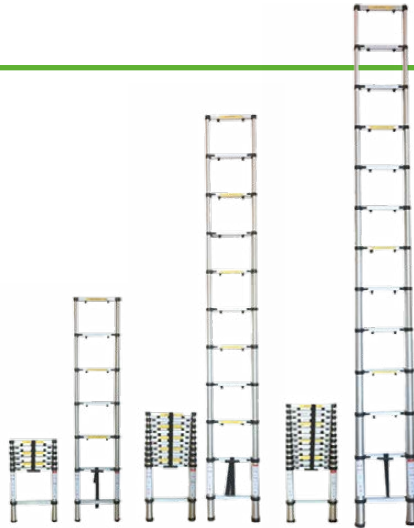

TELESCOPIC LADDER

51982

5,51 1 40

↑ 2.000mm
↓ 730mm

6 Steps

51983

9,41 1 23

↑ 3.200mm
↓ 930mm

9 Steps

51984

10,78 1 21

↑ 3.800mm
↓ 1.020mm

12 Steps

51982

51983

51984

CERTIFICATION: EN 131

MULTI-FUNCTIONAL TELESCOPIC LADDER

52149

13,97 1 13

- Multi-functional and light ladder.
- Block system.
- Made of aluminium and plastic.

- Height retracted: 835 mm.
- Height extended: 3800mm.
- Total height: 1900mm.

CERTIFICATION: EN 131

ALUMINIUM LADDER

50517

4 1 18

- 4 STEP
- Total height: 1.30 m.
- Max. working height: 0.79 m.

50518

4,7 1

- 6 STEP
- Total height: 1.91 m.
- Max. working height: 1.31 m.