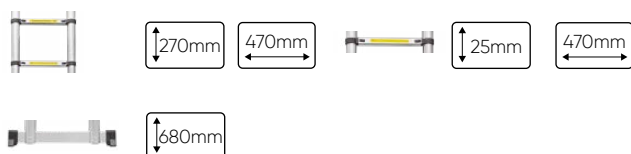

9 Steps

51984

10,78 1 21

↑ 3.800mm
↓ 1.020mm

12 Steps

51982

51983

51984

CERTIFICATION: EN 131

MULTI-FUNCTIONAL TELESCOPIC LADDER

52149

13,97 1 13

- Multi-functional and light ladder.
- Block system.
- Made of aluminium and plastic.

- Height retracted: 835 mm.
- Height extended: 3800mm.
- Total height: 1900mm.

CERTIFICATION: EN 131

ALUMINIUM LADDER

50517

4 1 18

- 4 STEP
- Total height: 1.30 m.
- Max. working height: 0.79 m.

50518

4,7 1

- 6 STEP
- Total height: 1.91 m.
- Max. working height: 1.31 m.