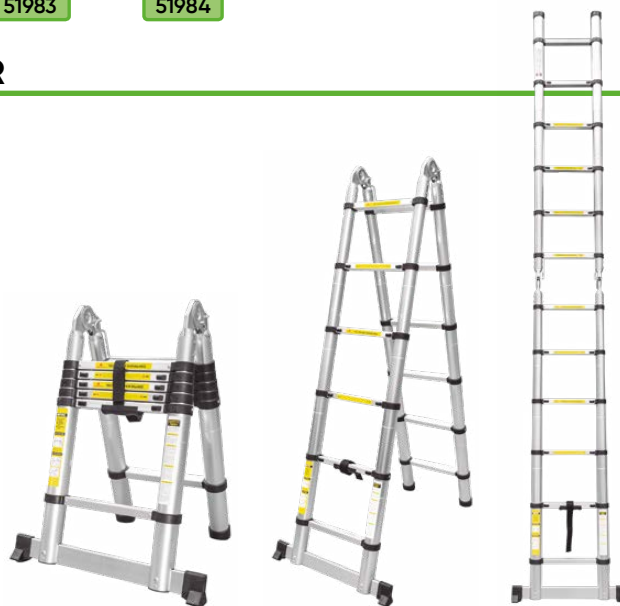

9 Steps

51984

10,78 1 21

↑ 3.800mm
↓ 1.020mm

12 Steps

51982

51983

51984

CERTIFICATION: EN 131

MULTI-FUNCTIONAL TELESCOPIC LADDER

52149

13,97 1 13

- Multi-functional and light ladder.
- Block system.
- Made of aluminium and plastic.

- Height retracted: 835 mm.
- Height extended: 3800mm.
- Total height: 1900mm.

CERTIFICATION: EN 131

ALUMINIUM LADDER

50517

4 1 18

- 4 STEP
- Total height: 1.30 m.
- Max. working height: 0.79 m.

50518

4,7 1

- 6 STEP
- Total height: 1.91 m.
- Max. working height: 1.31 m.

SET OF 2 ALUMINIUM PLATFORMS

50656

10,45 1 12

ALUMINIUM PLATFORMS

15552

↑ 550mm

← 1.300mm

↖ 300mm