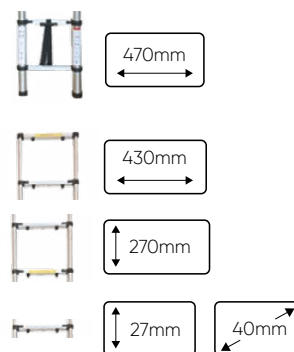

TELESCOPIC LADDER

51982

5,51 1 40

↑ 2.000mm
↓ 730mm

6 Steps

51983

9,41 1 23

↑ 3.200mm
↓ 930mm

9 Steps

51984

10,78 1 21

↑ 3.800mm
↓ 1.020mm

12 Steps

51982

51983

51984

CERTIFICATION: EN 131

MULTI-FUNCTIONAL TELESCOPIC LADDER

52149

13,97 1 13

- Multi-functional and light ladder.
- Block system.
- Made of aluminium and plastic.

- Height retracted: 835 mm.
- Height extended: 3800mm.
- Total height: 1900mm.

CERTIFICATION: EN 131

ALUMINIUM LADDER

50517

4 1 18

- 4 STEP
- Total height: 1.30 m.
- Max. working height: 0.79 m.

50518

4,7 1

- 6 STEP
- Total height: 1.91 m.
- Max. working height: 1.31 m.